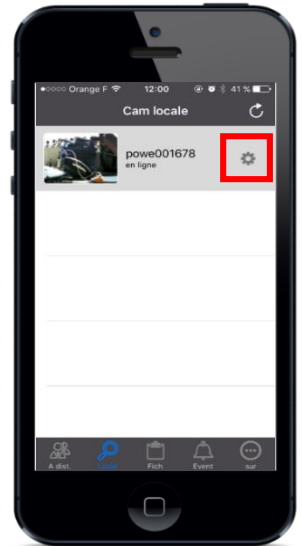

For advanced settings come and visit us on :

www.bluestork.eu

BLUESTORK®