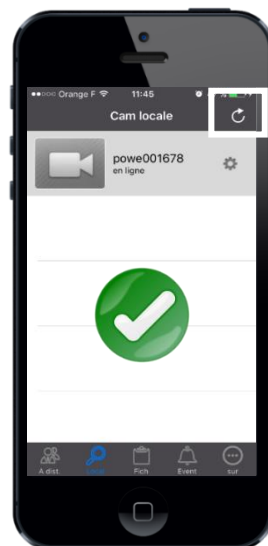

For advanced settings come and visit us on :

www.bluestork.eu

BLUESTORK®