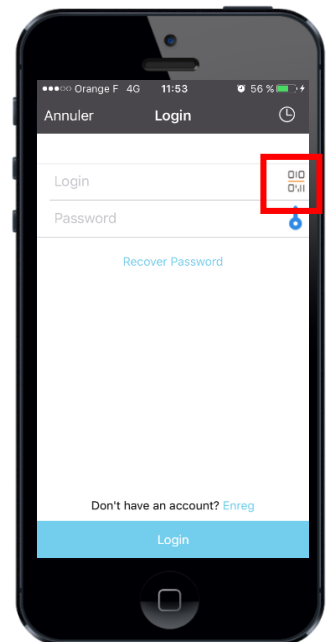

Quick Start Guide

ALL CAMERAS

Home Wifi

You need :

iOs 6.0

Android 2.1

1. Plug & connect to router

2. Download BlueView App :

3. Select your home Wifi

4.