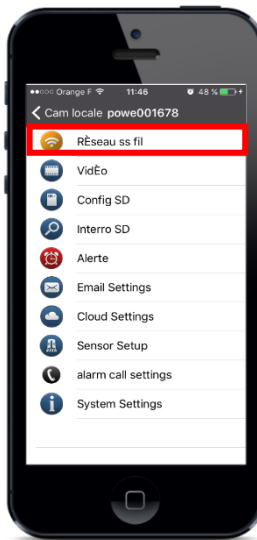

For advanced settings come and visit us on :

www.bluestork.eu

BLUESTORK®