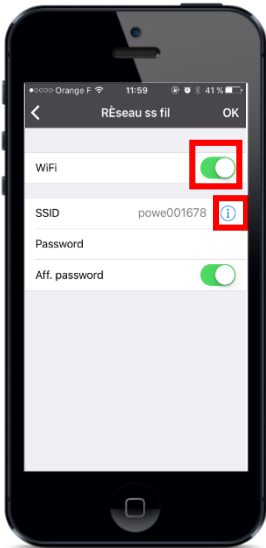

For advanced settings come and visit us on :

www.bluestork.eu

BLUESTORK®