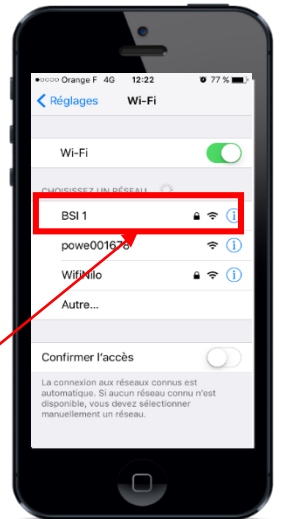

3. Select your home Wifi