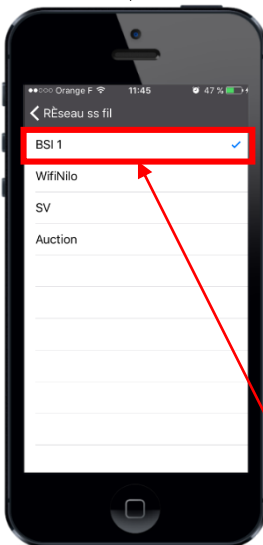

For advanced settings come and visit us on :

www.bluestork.eu

BLUESTORK®