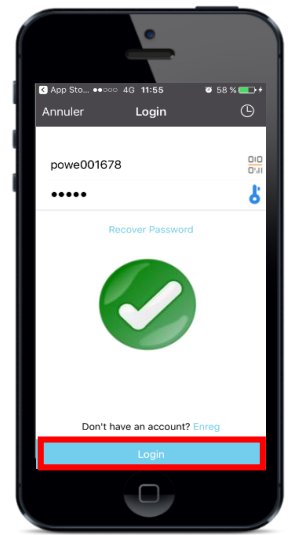

For advanced settings come and visit us on :

www.bluestork.eu

BLUESTORK®