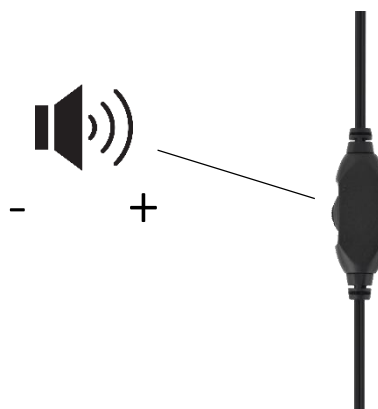

## Plug & Play

A pleine écoute, l'écoute prolongée du baladeur peut endommager l'oreille de l'utilisateur.

## Remote control

This symbol indicates that this product must not be disposed with your other household waste, but must be taken to a designated collection point for the recycling of waste electrical and electronic equipment.